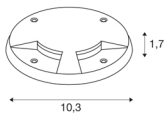

## SMALL PLOT

### anthracite 2-slot cover

LED PLOT is the module for effect and orientation lighting in outdoor areas. In anthracite, the decorative component convinces with its high quality.

## TECHNICAL DATA

Item no.:	1006174
Height	1.7 cm
Diameter	10.3 cm
Net weight	0.11 kg
Gross weight	0.118 kg
Assembly	Surface
Assembly details	Ground
Color	anthracite
BIG WHITE Page	727