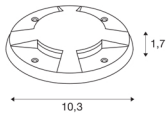

SMALL PLOT

anthracite 4-slot cover

LED PLOT is the module for effect and orientation lighting in outdoor areas. In anthracite, the decorative component convinces with its high quality.

TECHNICAL DATA

Item no.:	1006176
Height	1.7 cm
Diameter	10.3 cm
Net weight	0.12 kg
Gross weight	0.262 kg
Assembly	Surface
Assembly details	Ground
Color	anthracite
BIG WHITE Page	727