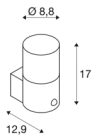

### anthracite wall-mounted light

The GRAFIT wall-mounted light made of aluminium profile convinces with its special effect. The lampshades consist of a satinised acrylic in a grey smoked glass look, which however disappears when switched on. The IP44 protection class makes it ideal for outdoor use. The GRAFIT family includes other wall lights and poles in different heights. In addition to the round shapes, edged models are also available. This version has a motion sensor. All versions can be equipped with E27 lamps in individual light colours. The poles can be used universally due to the open cable end. An optional ground spike is available for easy assembly.

## TECHNICAL DATA

Item no.:	1006179
Socket	E27
Number of sockets	1
Primary nominal voltage	220-240V ~50/60Hz mA/V
Width	8.8 cm
Height	17 cm
Depth	12.9 cm
Net weight	0.553 kg
Gross weight	0.737 kg
IP Code	IP 44
Safety class	I
Assembly	Surface
Assembly details	Wall
Wattage	11 W
Color	anthracite
Minimum ambient temperature	-20 °C
Maximum ambient temperature	45 °C
BIG WHITE Page	626