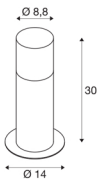

GRAFIT E27 30 Pole round

anthracite free-standing lamp

TECHNICAL DATA

Item no.:	1006180
Socket	E27
Number of sockets	1
Primary nominal voltage	220-240V ~50/60Hz mA/V
Height	30 cm
Diameter	8.8 cm
Net weight	0.752 kg
Gross weight	0.985 kg
IP Code	IP 44
Safety class	I
Assembly	Surface
Assembly details	Ground
Wattage	11 W
Color	anthracite
Minimum ambient temperature	-20 °C
Maximum ambient temperature	45 °C
BIG WHITE Page	518