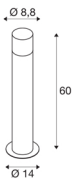

GRAFIT E27 60 Pole round

anthracite free-standing lamp

TECHNICAL DATA

Item no.:	1006181
Socket	E27
Number of sockets	1
Primary nominal voltage	220-240V ~50/60Hz mA/V
Height	60 cm
Diameter	8.8 cm
Net weight	1.296 kg
Gross weight	1.658 kg
IP Code	IP 44
Safety class	I
Assembly	Surface
Assembly details	Ground
Wattage	11 W
Color	anthracite
Minimum ambient temperature	-20 °C
Maximum ambient temperature	45 °C
BIG WHITE Page	518