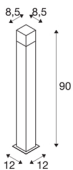

GRAFIT E27 90 Pole square

anthracite free-standing lamp

TECHNICAL DATA

Item no.:	1006184
Socket	E27
Number of sockets	1
Primary nominal voltage	220-240V ~50/60Hz mA/V
Length	8,5 cm
Width	8,5 cm
Height	90 cm
Net weight	1.886 kg
Gross weight	2.32 kg
IP Code	IP 44
Safety class	I
Assembly	Surface
Assembly details	Ground
Wattage	11 W
Color	anthracite
Minimum ambient temperature	-20 °C
Maximum ambient temperature	45 °C
BIG WHITE Page	521