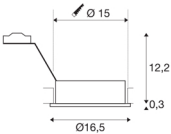

NEW TRIA 1

recessed fitting, single-headed, QPAR111, round, brushed aluminium, max. 75W, incl. leaf springs