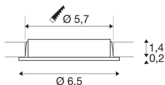

DL 126

recessed fitting, LED, 2700K, round, white, 2.8W

TECHNICAL DATA

Item no.:	112161
Primary nominal voltage	12V mAVV
Height	1.6 cm
Diameter	6.5 cm
Installation diameter	5.7 cm
Installation depth	1.4 cm
Net weight	0.116 kg
Gross weight	0.136 kg
IP Code	IP 20
Safety class	III
Assembly	Recessed
Assembly details	Ceiling,Wall
Lumen	170 lm
Colour temperature	2700 Kelvin
Beam angle	90 °
Color	white
CRI	80
LXXBXX data	L70B50
BIG WHITE Page	394