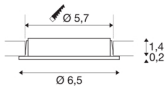

DL 126

recessed fitting, LED, 2700K, round, chrome, 2.8W

TECHNICAL DATA

Item no.:	112162
Primary nominal voltage	12V mAV
Height	1.6 cm
Diameter	6.5 cm
Installation diameter	5.7 cm
Installation depth	1.4 cm
Net weight	0.122 kg
Gross weight	0.147 kg
IP Code	IP 20
Safety class	III
Assembly	Recessed
Assembly details	Ceiling,Wall
Lumen	170 lm
Colour temperature	2700 Kelvin
Beam angle	90 °
Color	chrome
CRI	80
LXXBXX data	L70B50
BIG WHITE Page	394