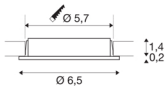

DL 126

recessed fitting, LED, 2700K, round, brushed metal, 2.8W

TECHNICAL DATA

Item no.:	112165
Primary nominal voltage	12V mAVV
Height	1.6 cm
Diameter	6.5 cm
Installation diameter	5.7 cm
Installation depth	1.4 cm
Net weight	0.115 kg
Gross weight	0.136 kg
IP Code	IP 20
Safety class	III
Assembly	Recessed
Assembly details	Ceiling,Wall
Lumen	170 lm
Colour temperature	2700 Kelvin
Beam angle	90 °
Color	grey
CRI	80
LXXBXX data	L70B50
BIG WHITE Page	394