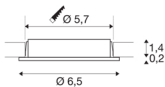

DL 126

recessed fitting, LED SMD, 3000K, round, white, max. 3W, incl. leaf springs

TECHNICAL DATA

Item no.:	112221
Primary nominal voltage	12V mAVV
Height	1.6 cm
Diameter	6.5 cm
Installation diameter	5.7 cm
Installation depth	1.4 cm
Net weight	0.115 kg
Gross weight	0.14 kg
IP Code	IP 20
Safety class	III
Assembly	Recessed
Assembly details	Ceiling,Wall
Lumen	170 lm
Colour temperature	3000 Kelvin
Beam angle	90 °
Color	white
CRI	80
LXXBXX data	L70B50
BIG WHITE Page	394