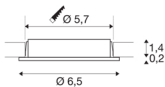

DL 126

recessed fitting, LED SMD, 3000K, round, chrome, max. 3W, incl. leaf springs

TECHNICAL DATA

Item no.:	112222
Primary nominal voltage	12V mAV
Height	1,6 cm
Diameter	6,5 cm
Installation diameter	5,7 cm
Installation depth	1,4 cm
Net weight	0,114 kg
Gross weight	0,135 kg
IP Code	IP 20
Safety class	III
Assembly	Recessed
Assembly details	Ceiling,Wall
Lumen	170 lm
Colour temperature	3000 Kelvin
Beam angle	90 °
Color	chrome
CRI	80
LXXBXX data	L70B50
BIG WHITE Page	394