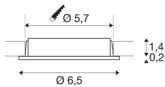

DL 126

recessed fitting, LED, 3000K, round, brushed metal, 2.8 W, incl. leaf springs

TECHNICAL DATA

Item no.:	112225
Primary nominal voltage	12V mAV
Height	1.6 cm
Diameter	6.5 cm
Installation diameter	5.7 cm
Installation depth	1.4 cm
Net weight	0.115 kg
Gross weight	0.138 kg
IP Code	IP 20
Safety class	III
Assembly	Recessed
Assembly details	Ceiling,Wall
Lumen	170 lm
Colour temperature	3000 Kelvin
Beam angle	90 °
Color	grey
CRI	80
LXXBXX data	L70B50
BIG WHITE Page	394