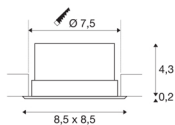

VERLUX

recessed fitting, LED, 3000K, matt white, L/B/T
 8.5/8.5/4.5 cm, 10W

The light, square recessed VERLUX fitting with a round cut-out is available in various wattages and sizes. The square recessed ceiling light is made of aluminium and comes in a white colour. The rigid Premium LED insert produces homogeneous base lighting thanks to its wide beam angle of 80°. The luminaire comes with a dimmable constant current driver and is ready for connection to the 230 V mains supply.

TECHNICAL DATA

Item no.:	112682
Number of different light outlets	1
Primary nominal voltage	220-240V ~50/60Hz mA/V
Secondary power / secondary voltage	500mA
Length	8.5 cm
Width	8.5 cm
Depth	4.5 cm
Installation diameter	7.5 cm
Installation depth	4.5 cm
Net weight	0.171 kg
Gross weight	0.238 kg
IP Code	IP 20
Safety class	II
Impact resistance class	IK02
Impact resistance	0,2 Joule
Assembly	Recessed
Assembly details	Ceiling
Dimmable	Yes
Dimming technology	trailing edge
Wattage	11 W
Lumen	940 lm
Colour temperature	3000 Kelvin