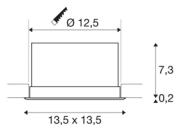

## VERLUX

recessed fitting, LED, 3000K, matt white, L/B/T  
 13.5/13.5/7.5 cm, 20W

The light, square recessed VERLUX fitting with a round cut-out is available in various wattages and sizes. The square recessed ceiling light is made of aluminium and comes in a white colour. The rigid Premium LED insert produces homogeneous base lighting thanks to its wide beam angle of 80°. The luminaire comes with a dimmable constant current driver and is ready for connection to the 230 V mains supply.

## TECHNICAL DATA

Item no.:	112692
Number of different light outlets	1
Primary nominal voltage	220-240V ~50/60Hz mA/V
Secondary power / secondary voltage	500mA
Length	13.5 cm
Width	13.5 cm
Depth	7.5 cm
Installation diameter	12.5 cm
Installation depth	7.5 cm
Net weight	0.353 kg
Gross weight	0.491 kg
IP Code	IP 20
Safety class	II
Impact resistance class	IK02
Impact resistance	0,2 Joule
Assembly	Recessed
Assembly details	Ceiling
Dimmable	Yes
Dimming technology	trailing edge
Wattage	22 W
Lumen	1800 lm
Colour temperature	3000 Kelvin