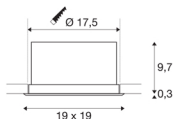

VERLUX

recessed fitting, LED, 3000K, matt white, L/B/T
 19/19/10 cm, 28W

The light, square recessed VERLUX fitting with a round cut-out is available in various wattages and sizes. The square recessed ceiling light is made of aluminium and comes in a white colour. The rigid Premium LED insert produces homogeneous base lighting thanks to its wide beam angle of 80°. The luminaire comes with a dimmable constant current driver and is ready for connection to the 230 V mains supply.

TECHNICAL DATA

Item no.:	112702
Number of different light outlets	1
Primary nominal voltage	220-240V ~50/60Hz mA/V
Secondary power / secondary voltage	700mA
Length	19 cm
Width	19 cm
Depth	10 cm
Installation diameter	17.5 cm
Installation depth	10 cm
Net weight	0.623 kg
Gross weight	0.835 kg
IP Code	IP 20
Safety class	II
Impact resistance class	IK02
Impact resistance	0,2 Joule
Assembly	Recessed
Assembly details	Ceiling
Dimmable	Yes
Dimming technology	trailing edge
Wattage	31 W
Lumen	2360 lm
Colour temperature	3000 Kelvin