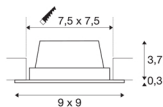

TECHNICAL DATA

Item no.:	112720
Primary nominal voltage	220-240V ~50/60Hz mA/V
Secondary power / secondary voltage	350mA
Length	9 cm
Width	9 cm
Height	4 cm
Installation length	7.5 cm
Installation width	7.5 cm
Installation depth	5 cm
Net weight	0.172 kg
Gross weight	0.215 kg
IP Code	IP 20
Safety class	II
Assembly	Recessed
Assembly details	Ceiling
Wattage	8.3 W
Lumen	600 lm
Colour temperature	3000 Kelvin
Beam angle	90 °
Color	black
CRI	80
LXXBXX data	L70B50