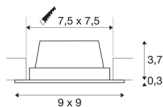

## TECHNICAL DATA

Item no.:	112721
Primary nominal voltage	220-240V ~50/60Hz mA/V
Secondary power / secondary voltage	350mA
Length	9 cm
Width	9 cm
Height	4 cm
Installation length	7.5 cm
Installation width	7.5 cm
Installation depth	5 cm
Net weight	0.169 kg
Gross weight	0.211 kg
IP Code	IP 20
Safety class	II
Assembly	Recessed
Assembly details	Ceiling
Wattage	8.3 W
Lumen	600 lm
Colour temperature	3000 Kelvin
Beam angle	90 °
Color	white
CRI	80
LXXBXX data	L70B50