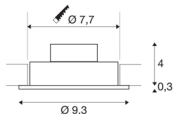

NEW TRIA 1 SET

recessed fitting, LED, 2700K, round, matt black, 38°, incl. driver, clip springs

TECHNICAL DATA

Item no.:	113870
Primary nominal voltage	220-240V ~50/60Hz mA/V
Secondary power / secondary voltage	350mA
Height	3.5 cm
Diameter	9.3 cm
Installation diameter	7.7 cm
Installation depth	4 cm
Net weight	0.226 kg
Gross weight	0.278 kg
IP Code	IP 20
Safety class	II
Assembly	Recessed
Assembly details	Ceiling
Wattage	8 W
Lumen	645 lm
Colour temperature	2700 Kelvin
Beam angle	38 °
Color	black
CRI	80
LXXBXX data	L70B50
Minimum ambient temperature	-20 °C
Maximum ambient temperature	40 °C