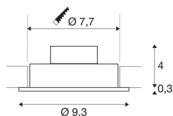

## NEW TRIA 1 SET

recessed fitting, LED, 2700K, round, white, 38°, incl. driver, clip springs

The simplicity and effectiveness of the NEW TRIA 1 SET is captivating. It is available in black, white, or brushed aluminium, in round or square form as well as single-headed or as multi-lamp. Equipped with a powerful, warm white premium COB LED in a tiltable mount, as well as LED driver included in the scope of supply, the set can be used in any lighting situation. The electrical connection is made directly to the 230V mains supply.

## TECHNICAL DATA

Item no.:	113871
Primary nominal voltage	220-240V ~50/60Hz mA/V
Secondary power / secondary voltage	350mA
Height	3.5 cm
Diameter	9.3 cm
Installation diameter	7.7 cm
Installation depth	4 cm
Net weight	0.233 kg
Gross weight	0.281 kg
IP Code	IP 20
Safety class	II
Assembly	Recessed
Assembly details	Ceiling
Wattage	8 W
Lumen	645 lm
Colour temperature	2700 Kelvin
Beam angle	38 °
Color	white
CRI	80
LXXBXX data	L70B50
Minimum ambient temperature	-20 °C
Maximum ambient temperature	40 °C