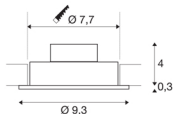

TECHNICAL DATA

Item no.:	113876
Primary nominal voltage	220-240V ~50/60Hz mA/V
Secondary power / secondary voltage	350mA
Height	3.5 cm
Diameter	9.3 cm
Installation diameter	7.7 cm
Installation depth	4 cm
Net weight	0.222 kg
Gross weight	0.269 kg
IP Code	IP 20
Safety class	II
Assembly	Recessed
Assembly details	Ceiling
Wattage	8 W
Lumen	645 lm
Colour temperature	2700 Kelvin
Beam angle	38 °
Color	aluminium
CRI	80
LXXBXX data	L70B50
Minimum ambient temperature	-20 °C
Maximum ambient temperature	40 °C