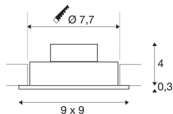

TECHNICAL DATA

Item no.:	113880
Primary nominal voltage	220-240V ~50/60Hz mA/V
Secondary power / secondary voltage	350mA
Length	9 cm
Width	9 cm
Height	3.5 cm
Installation diameter	7.7 cm
Installation depth	4 cm
Net weight	0.237 kg
Gross weight	0.288 kg
IP Code	IP 20
Safety class	II
Assembly	Recessed
Assembly details	Ceiling
Wattage	8 W
Lumen	645 lm
Colour temperature	2700 Kelvin
Beam angle	38 °
Color	black
CRI	80
LXXBXX data	L70B50
Minimum ambient temperature	-20 °C