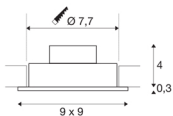

## NEW TRIA 1 SET

recessed fitting, single-headed LED, 2700K, square, white, 38°, 9.1W, incl. driver, clip springs

The simplicity and effectiveness of the innovative NEW TRIA 1 SET is captivating. It is available in matt black, white, or brushed aluminium, in round or square form as well as single-headed or as multi-lamp. Equipped with a powerful, warm white premium COB LED in a tiltable mount, as well as LED driver included in the scope of supply, the set can be used in any lighting situation. The electrical connection is made directly to the 230V mains supply.

## TECHNICAL DATA

Item no.:	113881
Primary nominal voltage	220-240V ~50/60Hz mA/V
Secondary power / secondary voltage	350mA
Length	9 cm
Width	9 cm
Height	3.5 cm
Installation diameter	7.7 cm
Installation depth	4 cm
Net weight	0.24 kg
Gross weight	0.291 kg
IP Code	IP 20
Safety class	II
Assembly	Recessed
Assembly details	Ceiling
Wattage	8 W
Lumen	645 lm
Colour temperature	2700 Kelvin
Beam angle	38 °
Color	white
CRI	80
LXXBXX data	L70B50
Minimum ambient temperature	-20 °C