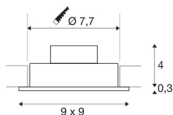

NEW TRIA 1 SET

recessed fitting, single-headed LED, 2700K, square, brushed aluminium, 38°, 9.1W, incl. driver, clip springs

The simplicity and effectiveness of the innovative NEW TRIA 1 SET is captivating. It is available in matt black, white, or brushed aluminium, in round or square form as well as single-headed or as multi-lamp. Equipped with a powerful, warm white premium COB LED in a tiltable mount, as well as LED driver included in the scope of supply, the set can be used in any lighting situation. The electrical connection is made directly to the 230V mains supply.

TECHNICAL DATA

Item no.:	113886
Primary nominal voltage	220-240V ~50/60Hz mA/V
Secondary power / secondary voltage	350mA
Length	9 cm
Width	9 cm
Height	3.5 cm
Installation diameter	7.7 cm
Installation depth	4 cm
Net weight	0.229 kg
Gross weight	0.282 kg
IP Code	IP 20
Safety class	II
Assembly	Recessed
Assembly details	Ceiling
Wattage	8 W
Lumen	645 lm
Colour temperature	2700 Kelvin
Beam angle	38 °
Color	aluminium
CRI	80
LXXBXX data	L70B50
Minimum ambient temperature	-20 °C