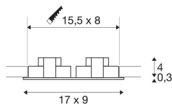

NEW TRIA 2 SET

recessed fitting, double-headed LED, 2700K, rectangular, matt black, 38°, 15W, incl. driver, clip springs

The simplicity and effectiveness of the innovative NEW TRIA 2 SET is captivating. It is available in matt black, white, or brushed aluminium, in round or square form as well as single-headed or as multi-lamp. Equipped with two powerful, warm white premium COB LEDs in a tiltable mount, as well as LED driver included in the scope of supply, the set can be used in any lighting situation. The electrical connection is made directly to the 230V mains supply.

TECHNICAL DATA

Item no.:	113890
Primary nominal voltage	220-240V ~50/60Hz mA/V
Secondary power / secondary voltage	350mA
Length	17 cm
Width	9 cm
Height	3.9 cm
Installation length	15.5 cm
Installation width	8 cm
Installation depth	4 cm
Net weight	0.438 kg
Gross weight	0.505 kg
IP Code	IP 20
Safety class	II
Assembly	Recessed
Assembly details	Ceiling
Wattage	14 W
Lumen	1160 lm
Colour temperature	2700 Kelvin
Beam angle	38 °
Color	black
CRI	80
LXXBXX data	L70B50