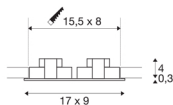

## NEW TRIA 2 SET

recessed fitting, double-headed LED, 2700K, rectangular, white, 38°, 14.7W, incl. driver, clip springs

The simplicity and effectiveness of the innovative NEW TRIA 2 SET is captivating. Equipped with two powerful, warm white premium COB LEDs, as well as LED driver included in the scope of supply, the set can be used in any lighting situation. Furthermore, it is adjustable by 38°. The electrical connection of the recessed fitting available in black, white, or brushed aluminium is made connecting directly to the 230V mains supply. This luminaire contains built-in LED lamps.

## TECHNICAL DATA

Item no.:	113891
Primary nominal voltage	220-240V ~50/60Hz mA/V
Secondary power / secondary voltage	350mA
Length	17 cm
Width	9 cm
Height	3.9 cm
Installation length	15.5 cm
Installation width	8 cm
Installation depth	4 cm
Net weight	0.449 kg
Gross weight	0.518 kg
IP Code	IP 20
Safety class	II
Assembly	Recessed
Assembly details	Ceiling
Wattage	14 W
Lumen	1160 lm
Colour temperature	2700 Kelvin
Beam angle	38 °
Color	white
CRI	80
LXXBXX data	L70B50