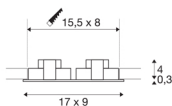

NEW TRIA 2 SET

recessed fitting, double-headed LED, 2700K, rectangular, brushed aluminium, 38°, 14.7W, incl. driver, clip springs

The simplicity and effectiveness of the innovative NEW TRIA 2 SET is captivating. Equipped with two powerful, warm white premium COB LEDs, as well as LED driver included in the scope of supply, the set can be used in any lighting situation. Furthermore, it is adjustable by 38°. The electrical connection of the recessed fitting available in black, white, or brushed aluminium is made connecting directly to the 230V mains supply. This luminaire contains built-in LED lamps.

TECHNICAL DATA

Item no.:	113896
Primary nominal voltage	220-240V ~50/60Hz mA/V
Secondary power / secondary voltage	350mA
Length	17 cm
Width	9 cm
Height	3.9 cm
Installation length	15.5 cm
Installation width	8 cm
Installation depth	4 cm
Net weight	0.433 kg
Gross weight	0.505 kg
IP Code	IP 20
Safety class	II
Assembly	Recessed
Assembly details	Ceiling
Wattage	14 W
Lumen	1160 lm
Colour temperature	2700 Kelvin
Beam angle	38 °
Color	aluminium
CRI	80
LXXBXX data	L70B50