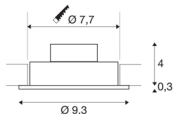

NEW TRIA 1 SET

recessed fitting, LED, 3000K, round, matt black, 38°, incl. driver, clip springs

TECHNICAL DATA

Item no.:	113900
Primary nominal voltage	220-240V ~50/60Hz mA/V
Secondary power / secondary voltage	350mA
Height	3.5 cm
Diameter	9.3 cm
Installation diameter	7.7 cm
Installation depth	4 cm
Net weight	0.228 kg
Gross weight	0.279 kg
IP Code	IP 20
Safety class	II
Assembly	Recessed
Assembly details	Ceiling
Wattage	8 W
Lumen	700 lm
Colour temperature	3000 Kelvin
Beam angle	38 °
Color	black
CRI	80
LXXBXX data	L70B50
Minimum ambient temperature	-20 °C
Maximum ambient temperature	40 °C