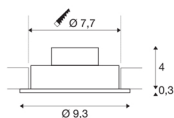

NEW TRIA 1 SET

recessed fitting, LED, 3000K, round, white, 38°, 9.1W, incl. driver, clip springs

The simplicity and effectiveness of the innovative NEW TRIA 1 SET is captivating. It is available in matt black, or brushed aluminium, and in round or square form. Equipped with one powerful, warm white premium COB LED, as well as LED driver included in the scope of supply, the set can be used in any lighting situation. Furthermore, it is adjustable by 38°. The electrical connection is made directly to the 230V mains supply. This luminaire contains built-in LED lamps.

TECHNICAL DATA

Item no.:	113901
Primary nominal voltage	220-240V ~50/60Hz mA/V
Secondary power / secondary voltage	350mA
Height	3.5 cm
Diameter	9.3 cm
Installation diameter	7.7 cm
Installation depth	4 cm
Net weight	0.231 kg
Gross weight	0.282 kg
IP Code	IP 20
Safety class	II
Assembly	Recessed
Assembly details	Ceiling
Wattage	8 W
Lumen	700 lm
Colour temperature	3000 Kelvin
Beam angle	38 °
Color	white
CRI	80
LXXBXX data	L70B50
Minimum ambient temperature	-20 °C
Maximum ambient temperature	40 °C