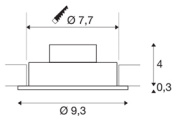

NEW TRIA 1 SET

recessed fitting, single-headed LED, 3000K, round, brushed aluminium, 38°, 9.1W, incl. driver, clip springs

The simplicity and effectiveness of the innovative NEW TRIA 1 SET is captivating. It is available in matt black, white, or brushed aluminium, and in round or square form. Equipped with one powerful, warm white premium COB LED, as well as LED driver included in the scope of supply, the set can be used in any lighting situation. Furthermore, it is adjustable by 38°. The electrical connection is made directly to the 230V mains supply. This luminaire contains built-in LED lamps.

TECHNICAL DATA

Item no.:	113906
Primary nominal voltage	220-240V ~50/60Hz mA/V
Secondary power / secondary voltage	350mA
Height	3.5 cm
Diameter	9.3 cm
Installation diameter	7.7 cm
Installation depth	4 cm
Net weight	0.221 kg
Gross weight	0.27 kg
IP Code	IP 20
Safety class	II
Assembly	Recessed
Assembly details	Ceiling
Wattage	8 W
Lumen	700 lm
Colour temperature	3000 Kelvin
Beam angle	38 °
Color	aluminium
CRI	80
LXXBXX data	L70B50
Minimum ambient temperature	-20 °C
Maximum ambient temperature	40 °C