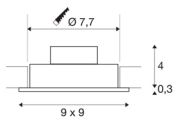

NEW TRIA 1 SET recessed fitting

single-headed LED, 3000K, square, matt black, 38°, 9.1W, incl. driver, clip springs

TECHNICAL DATA

Item no.:	113910
Primary nominal voltage	220-240V ~50/60Hz mA/V
Secondary power / secondary voltage	350mA
Length	9 cm
Width	9 cm
Height	3.5 cm
Installation diameter	7.7 cm
Installation depth	4 cm
Net weight	0.227 kg
Gross weight	0.276 kg
IP Code	IP 20
Safety class	II
Assembly	Recessed
Assembly details	Ceiling
Wattage	8 W
Lumen	700 lm
Colour temperature	3000 Kelvin
Beam angle	38 °
Color	black
CRI	80
LXXBXX data	L70B50
Minimum ambient temperature	-20 °C