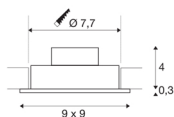

## NEW TRIA 1 SET

recessed fitting, single-headed LED, 3000K, square, white, 38°, 9.1W, incl. driver, clip springs

The simplicity and effectiveness of the innovative NEW TRIA 1 SET is captivating. It is available in matt black, white, or brushed aluminium, and in round or square form. Equipped with one powerful, warm white premium COB LED, as well as LED driver included in the scope of supply, the set can be used in any lighting situation. Furthermore, it is adjustable by 38°. The electrical connection is made directly to the 230V mains supply. This luminaire contains built-in LED lamps.

## TECHNICAL DATA

Item no.:	113911
Primary nominal voltage	220-240V ~50/60Hz mA/V
Secondary power / secondary voltage	350mA
Length	9 cm
Width	9 cm
Height	3.5 cm
Installation diameter	7.7 cm
Installation depth	4 cm
Net weight	0.244 kg
Gross weight	0.292 kg
IP Code	IP 20
Safety class	II
Assembly	Recessed
Assembly details	Ceiling
Wattage	8 W
Lumen	700 lm
Colour temperature	3000 Kelvin
Beam angle	38 °
Color	white
CRI	80
LXXBXX data	L70B50
Minimum ambient temperature	-20 °C