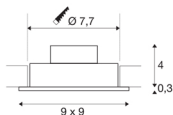

## NEW TRIA 1 SET

recessed fitting, single-headed LED, 3000K, square, brushed aluminium, 38°, 9.1W, incl. driver, clip springs

The simplicity and effectiveness of the innovative NEW TRIA 1 SET is captivating. It is available in matt black, white, or brushed aluminium, and in round or square form. Equipped with one powerful, warm white premium COB LED, as well as LED driver included in the scope of supply, the set can be used in any lighting situation. Furthermore, it is adjustable by 38°. The electrical connection is made directly to the 230V mains supply. This luminaire contains built-in LED lamps.

## TECHNICAL DATA

Item no.:	113916
Primary nominal voltage	220-240V ~50/60Hz mA/V
Secondary power / secondary voltage	350mA
Length	9 cm
Width	9 cm
Height	3.5 cm
Installation diameter	7.7 cm
Installation depth	4 cm
Net weight	0.22 kg
Gross weight	0.267 kg
IP Code	IP 20
Safety class	II
Assembly	Recessed
Assembly details	Ceiling
Wattage	8 W
Lumen	700 lm
Colour temperature	3000 Kelvin
Beam angle	38 °
Color	aluminium
CRI	80
LXXBXX data	L70B50
Minimum ambient temperature	-20 °C