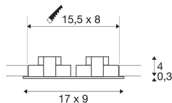

NEW TRIA 2 SET

recessed fitting, double-headed LED, 3000K, rectangular, matt black, 38°, 15W, incl. driver, clip springs

The simplicity and effectiveness of the innovative NEW TRIA 2 SET is captivating. It is available in matt black, white, or brushed aluminium, in round or square form as well as single-headed or as multi-lamp. Equipped with two powerful, warm white premium COB LEDs in a tiltable mount, as well as LED driver included in the scope of supply, the set can be used in any lighting situation. The electrical connection is made directly to the 230V mains supply.

TECHNICAL DATA

Item no.:	113920
Primary nominal voltage	220-240V ~50/60Hz mA/V
Secondary power / secondary voltage	350mA
Length	17 cm
Width	9 cm
Height	3.9 cm
Installation length	15.5 cm
Installation width	8 cm
Installation depth	4 cm
Net weight	0.437 kg
Gross weight	0.506 kg
IP Code	IP 20
Safety class	II
Assembly	Recessed
Assembly details	Ceiling
Wattage	14 W
Lumen	1250 lm
Colour temperature	3000 Kelvin
Beam angle	38 °
Color	black
CRI	80
LXXBXX data	L70B50