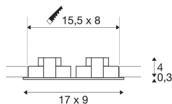

TECHNICAL DATA

Item no.:	113921
Primary nominal voltage	220-240V ~50/60Hz mA/V
Secondary power / secondary voltage	350mA
Length	17 cm
Width	9 cm
Height	3.9 cm
Installation length	15.5 cm
Installation width	8 cm
Installation depth	4 cm
Net weight	0.444 kg
Gross weight	0.514 kg
IP Code	IP 20
Safety class	II
Assembly	Recessed
Assembly details	Ceiling
Wattage	14 W
Lumen	1250 lm
Colour temperature	3000 Kelvin
Beam angle	38 °
Color	white
CRI	80
LXXBXX data	L70B50