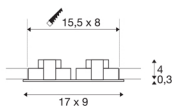

TECHNICAL DATA

Item no.:	113926
Primary nominal voltage	220-240V ~50/60Hz mA/V
Secondary power / secondary voltage	350mA
Length	17 cm
Width	9 cm
Height	3.9 cm
Installation length	15.5 cm
Installation width	8 cm
Installation depth	4 cm
Net weight	0.49 kg
Gross weight	0.558 kg
IP Code	IP 20
Safety class	II
Assembly	Recessed
Assembly details	Ceiling
Wattage	14 W
Lumen	1250 lm
Colour temperature	3000 Kelvin
Beam angle	38 °
Color	aluminium
CRI	80
LXXBXX data	L70B50