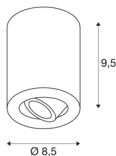

## TRILEDO ROUND CL

ceiling light, LED, 3000K, round, matt black, 38°, 6.2W, incl. driver

The twisting and tiltable ceiling light TRILEDO ROUND CL is made of aluminium and comes in housing colours of white, brushed aluminium and matt black. Thanks to its aluminium lamp head, the cone of light can be individually aligned. Fitted with an efficient COB LED with 6.2W and with the driver included, it can be connected directly to the 230V mains supply. This luminaire contains built-in LED lamps.

## TECHNICAL DATA

Item no.:	113930
Primary nominal voltage	100-240V ~50/60Hz mA/V
Secondary power / secondary voltage	350mA
Height	9.5 cm
Diameter	8.5 cm
Net weight	0.527 kg
Gross weight	0.63 kg
IP Code	IP 20
Safety class	I
Assembly	Surface
Assembly details	Ceiling
Wattage	7.6 W
Lumen	640 lm
Colour temperature	3000 Kelvin
Beam angle	38 °
Color	black
CRI	80
LXXBXX data	L70B50
Minimum ambient temperature	-20 °C
Maximum ambient temperature	30 °C
BIG WHITE Page	269