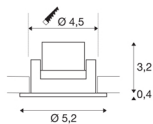

## NEW TRIA MINI SET

recessed fitting, LED, 3000K, round, black, 30°, incl. driver, clip springs

The simplicity and effectiveness of the innovative NEW TRIA MINI Set is captivating. It is available in black, matt white, or brushed aluminium, and in round or square form. Equipped with a powerful, warm white premium LED in a tiltable mount, as well as LED driver included in the scope of supply, the set can be used in any lighting situation. The electrical connection is made directly to the 230V mains supply.

## TECHNICAL DATA

Item no.:	113970
Primary nominal voltage	220-240V ~50/60Hz mA/V
Secondary power / secondary voltage	700mA
Height	3.6 cm
Diameter	5.2 cm
Installation diameter	4.5 cm
Installation depth	4 cm
Net weight	0.111 kg
Gross weight	0.136 kg
IP Code	IP 20 / IP 44
Safety class	II
Impact resistance class	IK02
Assembly	Recessed
Assembly details	Ceiling
Wattage	4.4 W
Lumen	170 lm
Colour temperature	3000 Kelvin
Beam angle	30 °
Color	black
CRI	80
LXXBXX data	L70B50
Minimum ambient temperature	-20 °C