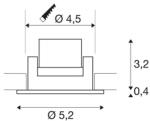

## NEW TRIA MINI SET

recessed fitting, LED, 3000K, round, matt white, 30°, incl. driver, clip springs

The simplicity and effectiveness of the innovative NEW TRIA MINI Set is captivating. It is available in black, white, or brushed aluminium, and in round or square form. Equipped with a powerful, warm white premium LED in a tiltable mount, as well as LED driver included in the scope of supply, the set can be used in any lighting situation. The electrical connection is made directly to the 230V mains supply.

## TECHNICAL DATA

Item no.:	113971
Primary nominal voltage	220-240V ~50/60Hz mA/V
Secondary power / secondary voltage	700mA
Height	3.6 cm
Diameter	5.2 cm
Installation diameter	4.5 cm
Installation depth	4 cm
Net weight	0.109 kg
Gross weight	0.137 kg
IP Code	IP 20 / IP 44
Safety class	II
Impact resistance class	IK02
Assembly	Recessed
Assembly details	Ceiling
Wattage	4.4 W
Lumen	170 lm
Colour temperature	3000 Kelvin
Beam angle	30 °
Color	white
CRI	80
LXXBXX data	L70B50
Minimum ambient temperature	-20 °C