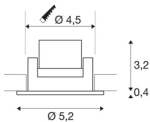

## NEW TRIA MINI SET

recessed fitting, LED, 3000K, round, brushed aluminium, 30°, incl. driver, clip springs

The simplicity and effectiveness of the innovative NEW TRIA MINI Set is captivating. It is available in black, white, or brushed aluminium, and in round or square form. Equipped with a powerful, warm white premium LED in a tiltable mount, as well as LED driver included in the scope of supply, the set can be used in any lighting situation. The electrical connection is made directly to the 230V mains supply.

## TECHNICAL DATA

Item no.:	113976
Primary nominal voltage	220-240V ~50/60Hz mA/V
Secondary power / secondary voltage	700mA
Height	3.6 cm
Diameter	5.2 cm
Installation diameter	4.5 cm
Installation depth	4 cm
Net weight	0.111 kg
Gross weight	0.139 kg
IP Code	IP 20 / IP 44
Safety class	II
Impact resistance class	IK02
Assembly	Recessed
Assembly details	Ceiling
Wattage	4.4 W
Lumen	170 lm
Colour temperature	3000 Kelvin
Beam angle	30 °
Color	aluminium
CRI	80
LXXBXX data	L70B50
Minimum ambient temperature	-20 °C