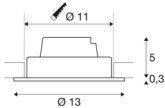

## NEW TRIA 1 SET

recessed fitting, LED, 2700K, round, black, 38°, 14W, incl. driver, clip springs

The simplicity and effectiveness of the NEW TRIA 1 SET is captivating. It is available in black, white, or brushed aluminium, in round or square form as well as single-headed or as multi-lamp. Equipped with a powerful, warm white premium COB LED in a tiltable mount, as well as LED driver included in the scope of supply, the set can be used in any lighting situation. The electrical connection is made directly to the 230V mains supply.

## TECHNICAL DATA

Item no.:	114220
Primary nominal voltage	220-240V ~50/60Hz mA/V
Secondary power / secondary voltage	350mA
Height	5.3 cm
Diameter	13 cm
Installation diameter	11 cm
Installation depth	6 cm
Net weight	0.484 kg
Gross weight	0.575 kg
IP Code	IP 20
Safety class	II
Assembly	Recessed
Assembly details	Ceiling
Dimmable	Yes
Dimming technology	Leading edge, trailing edge
Wattage	15 W
Lumen	1010 lm
Colour temperature	2700 Kelvin
Beam angle	38 °
Color	black
CRI	80
LXXBXX data	L70B50