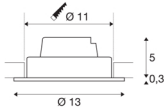

NEW TRIA 1 SET

recessed fitting, LED, 2700K, round, white, 38°, 16W
incl. driver, clip springs

TECHNICAL DATA

Item no.:	114221
Primary nominal voltage	220-240V ~50/60Hz mA/V
Secondary power / secondary voltage	350mA
Height	5.3 cm
Diameter	13 cm
Installation diameter	11 cm
Installation depth	6 cm
Net weight	0.468 kg
Gross weight	0.558 kg
IP Code	IP 20
Safety class	II
Assembly	Recessed
Assembly details	Ceiling
Dimmable	Yes
Dimming technology	Leading edge, trailing edge
Wattage	14 W
Lumen	1030 lm
Colour temperature	2700 Kelvin
Beam angle	38 °
Color	white
CRI	80
LXXBXX data	L70B50