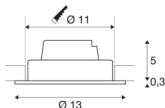

NEW TRIA 1 SET

recessed fitting, LED, 3000K, round, black, 38°, 15W, incl. driver, clip springs

TECHNICAL DATA

Item no.:	114230
Primary nominal voltage	220-240V ~50/60Hz mA/V
Secondary power / secondary voltage	350mA
Height	5.3 cm
Diameter	13 cm
Installation diameter	11 cm
Installation depth	6 cm
Net weight	0.433 kg
Gross weight	0.525 kg
IP Code	IP 20
Safety class	II
Assembly	Recessed
Assembly details	Ceiling
Dimmable	Yes
Dimming technology	Leading edge, trailing edge
Wattage	15 W
Lumen	1100 lm
Colour temperature	3000 Kelvin
Beam angle	38 °
Color	black
CRI	80
LXXBXX data	L70B50