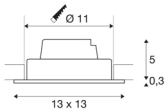

## NEW TRIA 1 SET

recessed fitting, LED, 2700K, square, black, 38°, 16W, incl. driver, clip springs

The simplicity and effectiveness of the NEW TRIA 1 SET is captivating. It is available in black, white, or brushed aluminium, in round or square form as well as single-headed or as multi-lamp. Equipped with a powerful, warm white premium COB LED in a tiltable mount, as well as LED driver included in the scope of supply, the set can be used in any lighting situation. The electrical connection is made directly to the 230V mains supply.

## TECHNICAL DATA

Item no.:	114240
Primary nominal voltage	220-240V ~50/60Hz mA/V
Secondary power / secondary voltage	350mA
Length	13 cm
Width	13 cm
Height	5.3 cm
Installation diameter	11 cm
Installation depth	6 cm
Net weight	0.493 kg
Gross weight	0.587 kg
IP Code	IP 20
Safety class	II
Assembly	Recessed
Assembly details	Ceiling
Dimmable	Yes
Dimming technology	Leading edge, trailing edge
Wattage	14 W
Lumen	1010 lm
Colour temperature	2700 Kelvin
Beam angle	38 °
Color	black
CRI	80