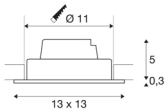

NEW TRIA 1 SET

recessed fitting, LED, 3000K, square, black, 38°, 16W, incl. driver, clip springs

TECHNICAL DATA

Item no.:	114250
Primary nominal voltage	220-240V ~50/60Hz mA/V
Secondary power / secondary voltage	350mA
Length	13 cm
Width	13 cm
Height	5.3 cm
Installation diameter	11 cm
Installation depth	6 cm
Net weight	0.46 kg
Gross weight	0.553 kg
IP Code	IP 20
Safety class	II
Assembly	Recessed
Assembly details	Ceiling
Dimmable	Yes
Dimming technology	Leading edge, trailing edge
Wattage	15 W
Lumen	1100 lm
Colour temperature	3000 Kelvin
Beam angle	38 °
Color	black
CRI	80