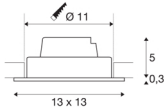

## NEW TRIA 1 SET

recessed fitting, single-headed LED, 3000K, square, white, 38°, 16W, incl. driver, clip springs

The simplicity and effectiveness of the NEW TRIA 1 SET is captivating. It is available in black, white, or brushed aluminium, in round or square form as well as single-headed or as multi-lamp. Equipped with a powerful, warm white premium COB LED in a tiltable mount, as well as LED driver included in the scope of supply, the set can be used in any lighting situation. The electrical connection is made directly to the 230V mains supply.

## TECHNICAL DATA

Item no.:	114251
Primary nominal voltage	220-240V ~50/60Hz mA/V
Secondary power / secondary voltage	350mA
Length	13 cm
Width	13 cm
Height	5.3 cm
Installation diameter	11 cm
Installation depth	6 cm
Net weight	0.462 kg
Gross weight	0.554 kg
IP Code	IP 20
Safety class	II
Assembly	Recessed
Assembly details	Ceiling
Dimmable	Yes
Dimming technology	Leading edge, trailing edge
Wattage	15 W
Lumen	1120 lm
Colour temperature	3000 Kelvin
Beam angle	38 °
Color	white
CRI	80