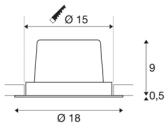

## NEW TRIA 1 SET recessed fitting

LED, 2700K, round, black, 30°, 29W, incl. driver, clip springs

The simplicity and effectiveness of the NEW TRIA 1 SET is captivating. It is available in black, white, or brushed aluminium, in round or square form as well as single-headed or as multi-lamp. Equipped with a powerful, warm white premium COB LED in a tiltable mount, as well as LED driver included in the scope of supply, the set can be used in any lighting situation. The electrical connection is made directly to the 230V mains supply.

## TECHNICAL DATA

Item no.:	114260
Primary nominal voltage	220-240V ~50/60Hz mA/V
Secondary power / secondary voltage	700mA
Height	9.5 cm
Diameter	18 cm
Installation diameter	15 cm
Installation depth	10 cm
Net weight	0.945 kg
Gross weight	1.105 kg
IP Code	IP 20
Safety class	II
Assembly	Recessed
Assembly details	Ceiling
Dimmable	Yes
Dimming technology	1-10V
Wattage	29 W
Lumen	2500 lm
Colour temperature	2700 Kelvin
Beam angle	30 °
Color	black
CRI	80
LXXBXX data	L70B50