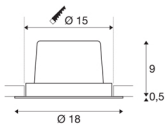

NEW TRIA 1 SET recessed fitting

LED, 2700K, round, white, 30°, 29W incl. driver, clip springs

The simplicity and effectiveness of the NEW TRIA 1 SET is captivating. It is available in black, white, or brushed aluminium, in round or square form as well as single-headed or as multi-lamp. Equipped with a powerful, warm white premium COB LED in a tiltable mount, as well as LED driver included in the scope of supply, the set can be used in any lighting situation. The electrical connection is made directly to the 230V mains supply.

TECHNICAL DATA

Item no.:	114261
Primary nominal voltage	220-240V ~50/60Hz mA/V
Secondary power / secondary voltage	700mA
Height	9.5 cm
Diameter	18 cm
Installation diameter	15 cm
Installation depth	10 cm
Net weight	0.859 kg
Gross weight	1.013 kg
IP Code	IP 20
Safety class	II
Assembly	Recessed
Assembly details	Ceiling
Dimmable	Yes
Dimming technology	1-10V
Wattage	29 W
Lumen	2500 lm
Colour temperature	2700 Kelvin
Beam angle	30 °
Color	white
CRI	80
LXXBXX data	L70B50