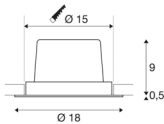

NEW TRIA 1 SET

recessed fitting, LED, 3000K, round, white, 30°, 29W
 incl. driver, clip springs

The simplicity and effectiveness of the NEW TRIA 1 SET is captivating. It is available in black, white, or brushed aluminium, in round or square form as well as single-headed or as multi-lamp. Equipped with a powerful, warm white premium COB LED in a tiltable mount, as well as LED driver included in the scope of supply, the set can be used in any lighting situation. The electrical connection is made directly to the 230V mains supply.

TECHNICAL DATA

| | |
|-------------------------------------|------------------------|
| Item no.: | 114271 |
| Primary nominal voltage | 220-240V ~50/60Hz mA/V |
| Secondary power / secondary voltage | 700mA |
| Height | 9.5 cm |
| Diameter | 18 cm |
| Installation diameter | 15 cm |
| Installation depth | 10 cm |
| Net weight | 0.908 kg |
| Gross weight | 1.051 kg |
| IP Code | IP 20 |
| Safety class | II |
| Assembly | Recessed |
| Assembly details | Ceiling |
| Dimmable | Yes |
| Dimming technology | 1-10V |
| Wattage | 29 W |
| Lumen | 2700 lm |
| Colour temperature | 3000 Kelvin |
| Beam angle | 30 ° |
| Color | white |
| CRI | 80 |
| LXXBXX data | L70B50 |