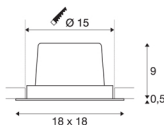

NEW TRIA 1 SET

recessed fitting, LED, 2700K, square, black, 30°, 29W, incl. driver, clip springs

TECHNICAL DATA

Item no.:	114280
Primary nominal voltage	220-240V ~50/60Hz mA/V
Secondary power / secondary voltage	700mA
Length	18 cm
Width	18 cm
Height	9.5 cm
Installation diameter	15 cm
Installation depth	10 cm
Net weight	0.998 kg
Gross weight	1.157 kg
IP Code	IP 20
Safety class	II
Assembly	Recessed
Assembly details	Ceiling
Dimmable	Yes
Dimming technology	1-10V
Wattage	29 W
Lumen	2500 lm
Colour temperature	2700 Kelvin
Beam angle	30 °
Color	black
CRI	80